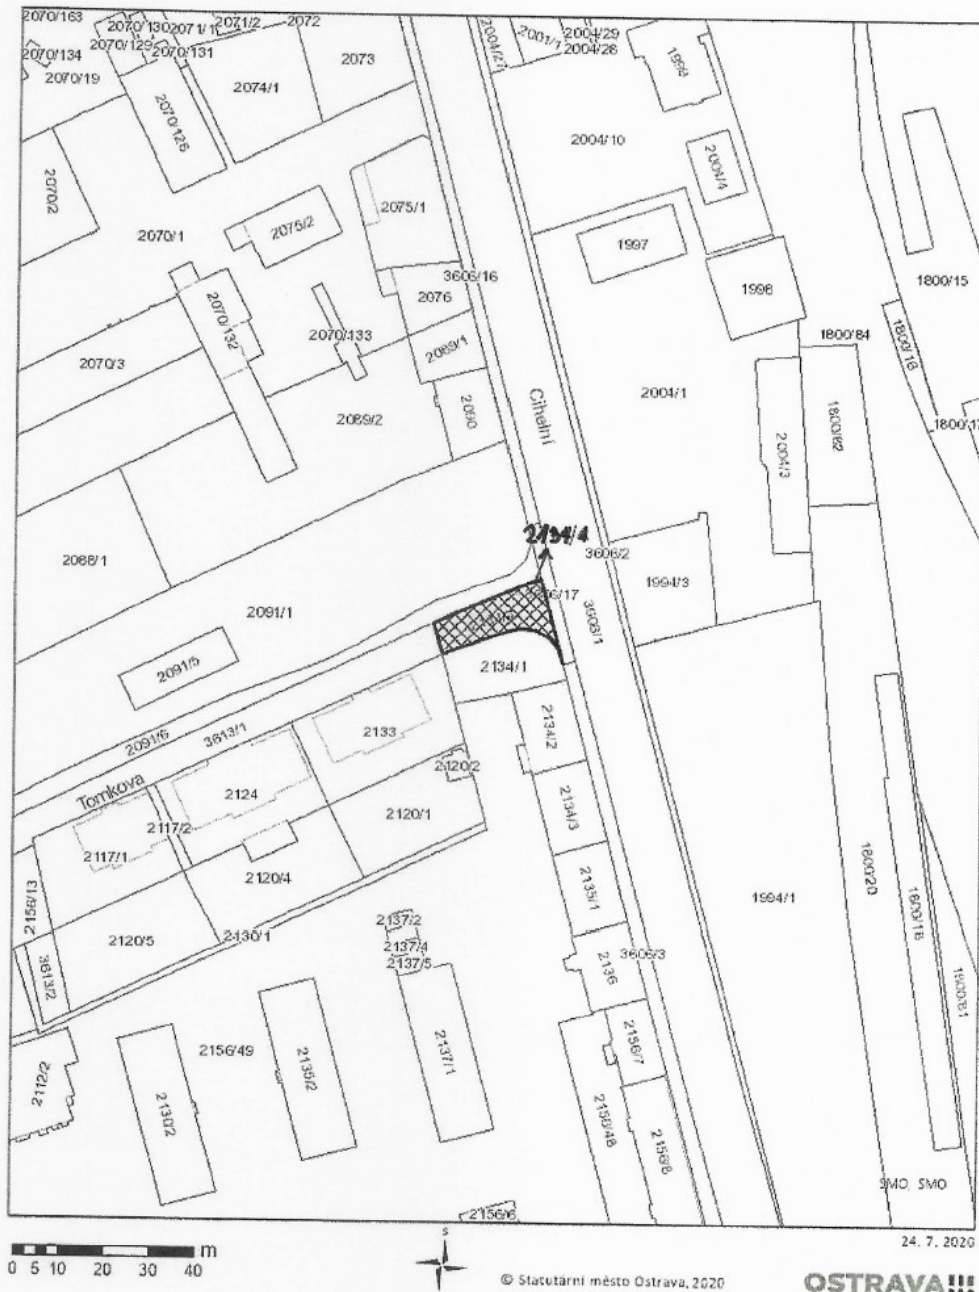

K.Ú. MORAVSKÁ OSTRAVA, PARC.Č. 2134/4

<https://arcgis.mmo.cz:6443/arcgis/rest/directories/arcgisoutput/SMO/PrintingToolsSM...> 24.07.2020